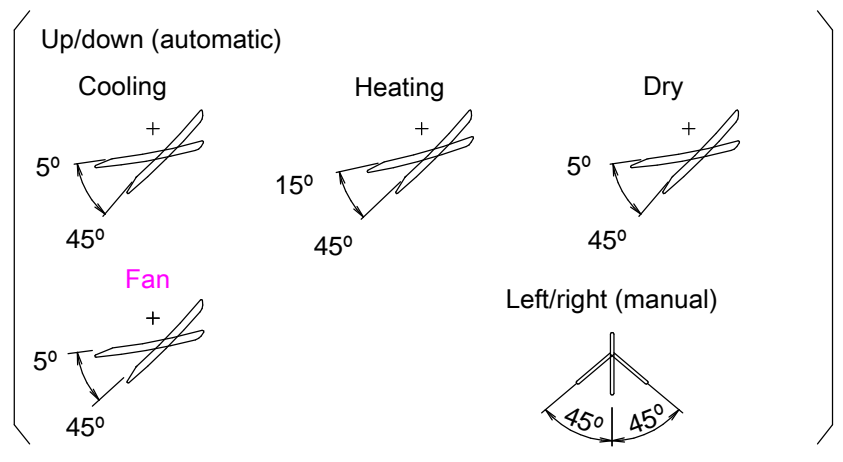

Remote control | Infrared type
(ARC433A87)

Blade angle

Standard location of holes in the wall