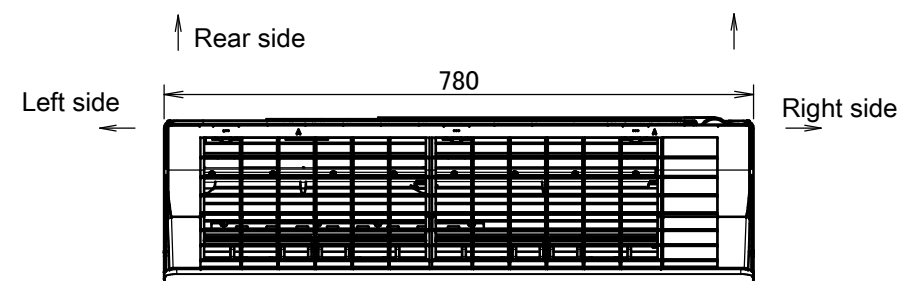

The (→) mark shows the piping direction.

Wireless remote control (ARC466A6)

Including mounting plate

Required space for service and ventilation

Standard location of holes in the wall