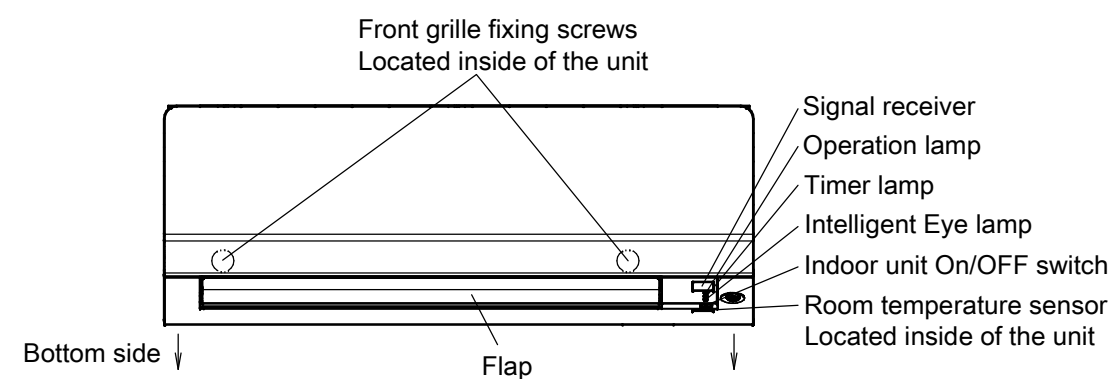

The (→) mark shows the piping direction.

Wireless remote control (ARC466A6)

Including mounting plate

Required space for service and ventilation

Standard location of holes in the wall