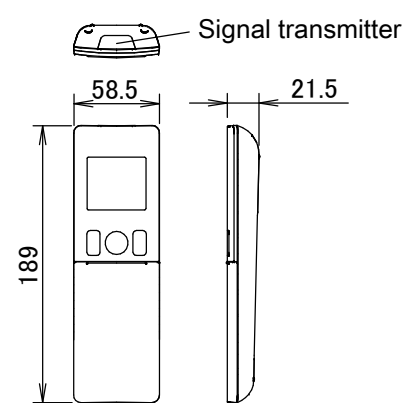

The (→) mark shows the piping direction.

Wireless remote control (ARC466A6)

Including mounting plate

Required space for service and ventilation

Standard location of holes in the wall