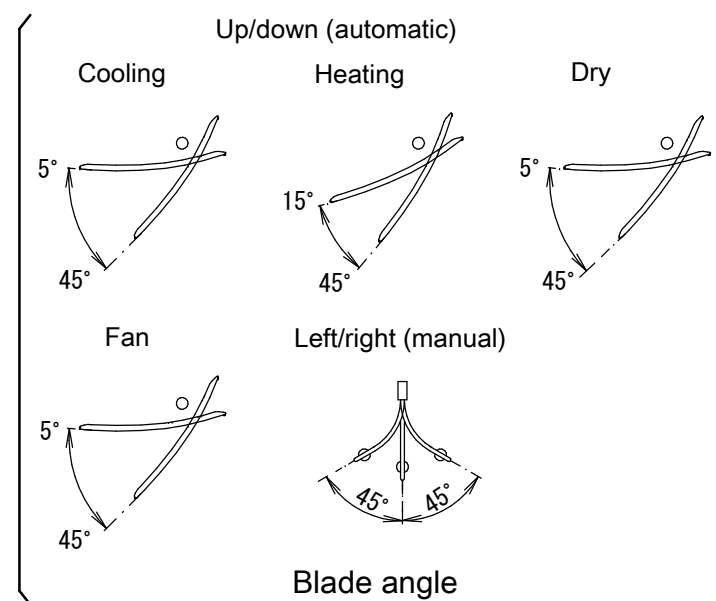

The (→) mark shows the piping direction.

Wireless remote control (ARC466A6)

Including mounting plate

Required space for service and ventilation

Standard location of holes in the wall