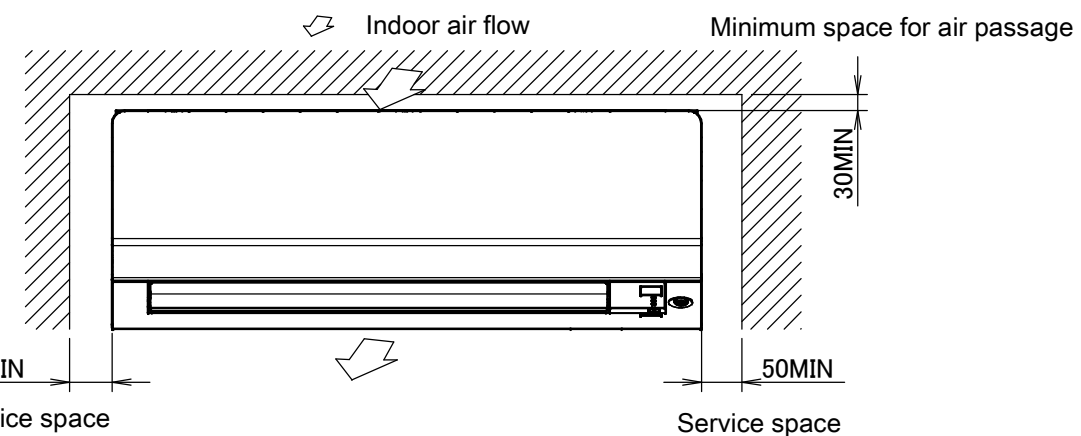

The (→) mark shows the piping direction.

Wireless remote control (ARC466A6)

Including mounting plate

Required space for service and ventilation

Standard location of holes in the wall