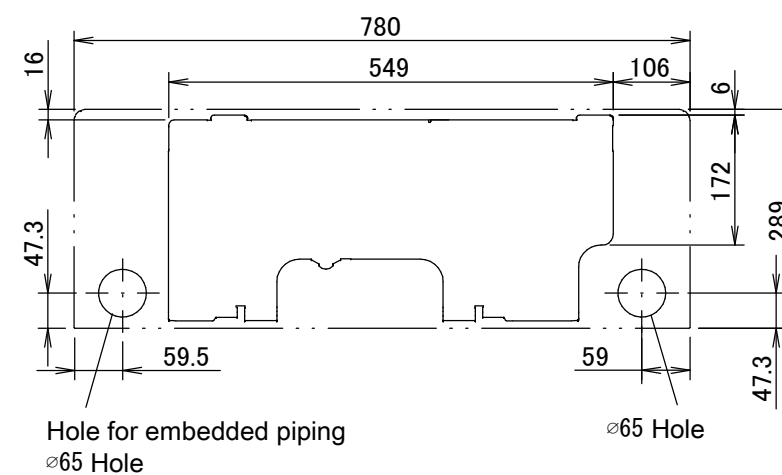

The (→) mark shows the piping direction.

Wireless remote control (ARC466A6)

Including mounting plate

Required space for service and ventilation

Standard location of holes in the wall