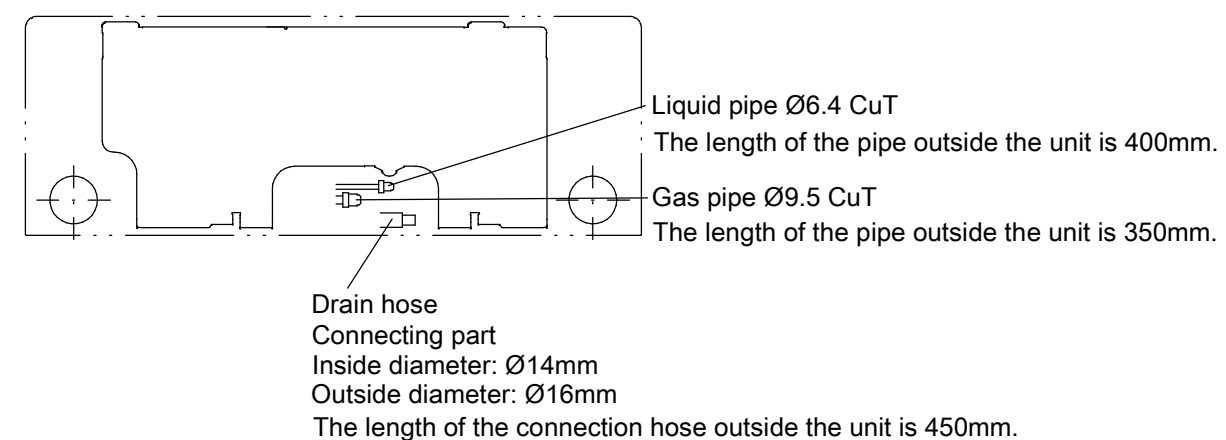

The (→) mark shows the piping direction.

Wireless remote control (ARC466A6)

Including mounting plate

Required space for service and ventilation

Standard location of holes in the wall