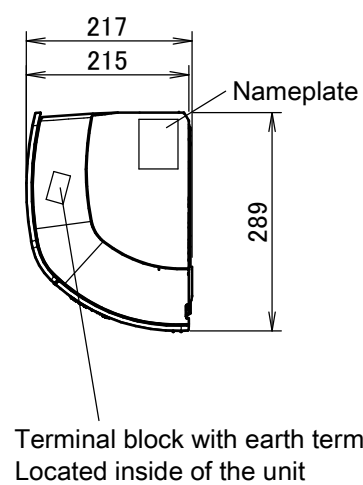

The (→) mark shows the piping direction.

Wireless remote control (ARC466A6)

Including mounting plate

Required space for service and ventilation

Standard location of holes in the wall